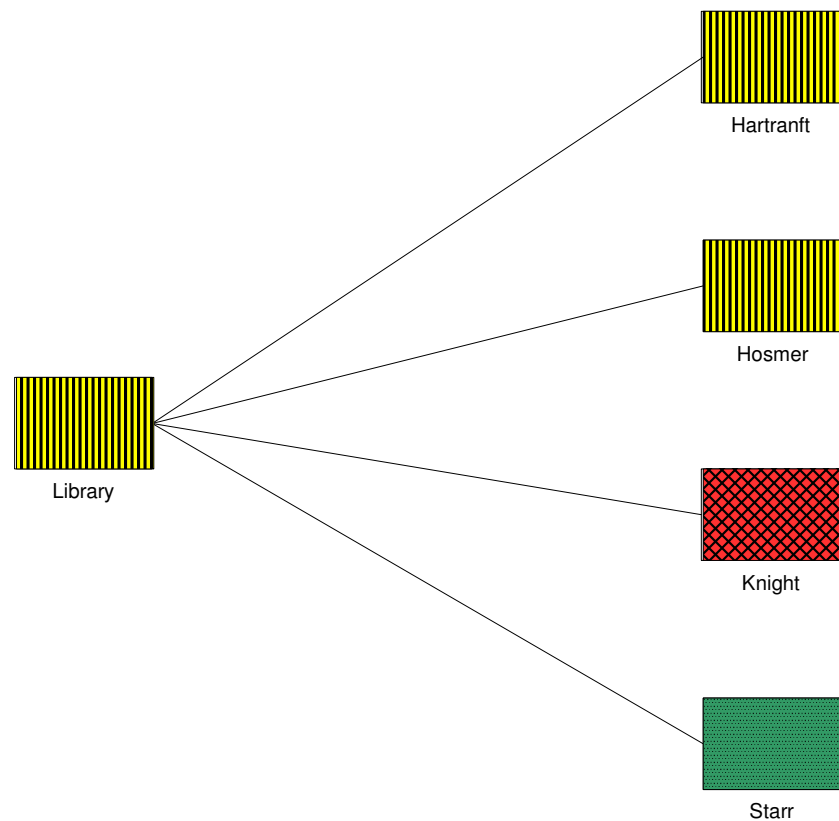

Avery Point Campus

Depot Campus

Hartford Law School

West Hartford Campus

Stamford Campus

Torrington Campus

University of Connecticut

Cabling Types