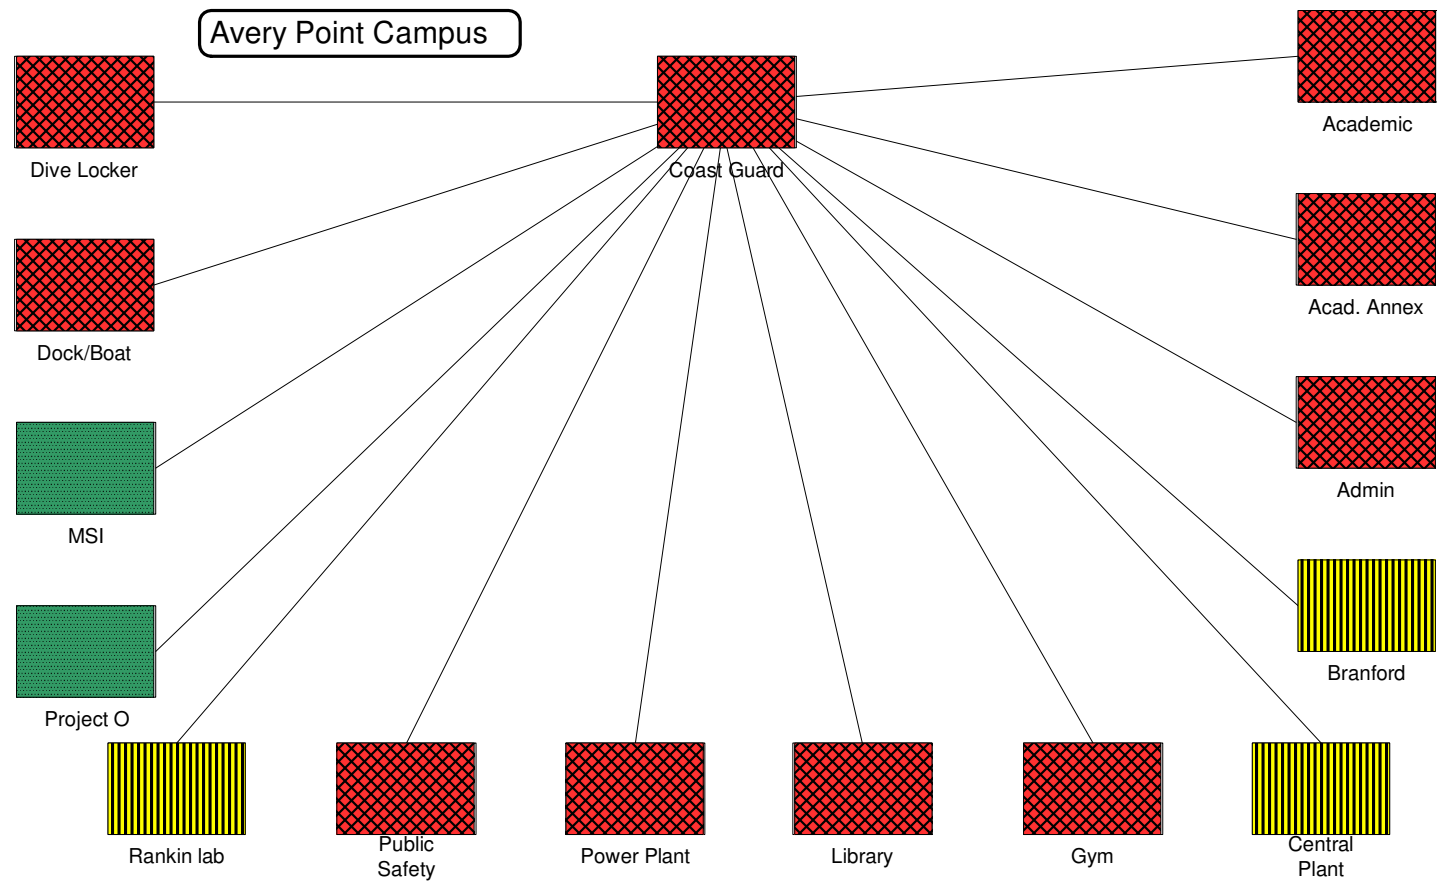

Avery Point Campus

Depot Campus

Hartford Law School

West Hartford Campus

Stamford Campus

Torrington Campus

University of Connecticut

Cabling Types

April 9, 2003