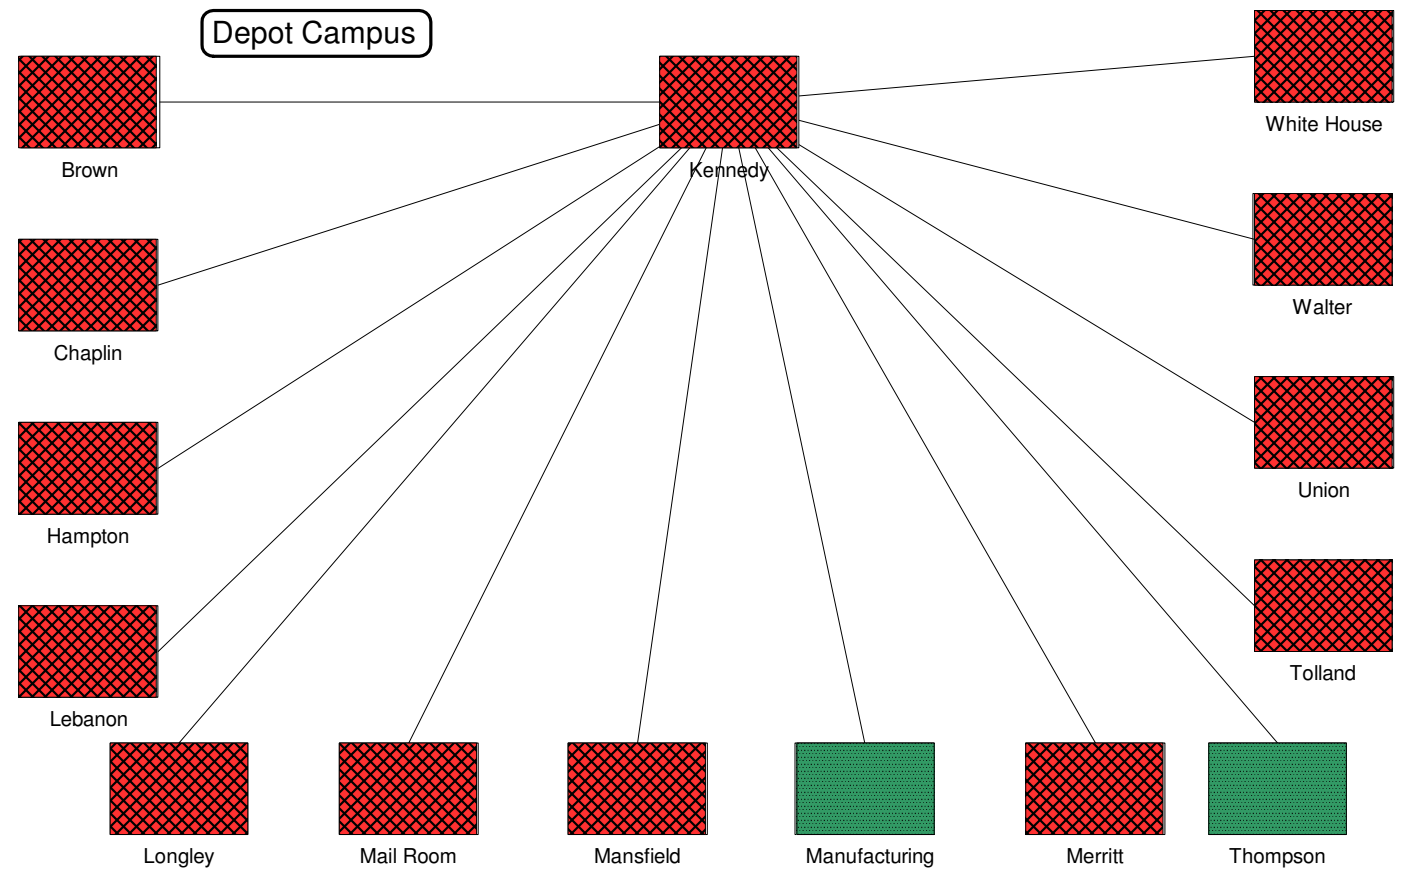

Avery Point Campus

Depot Campus

Hartford Law School

West Hartford Campus

Stamford Campus

Torrington Campus

University of Connecticut

Cabling Types