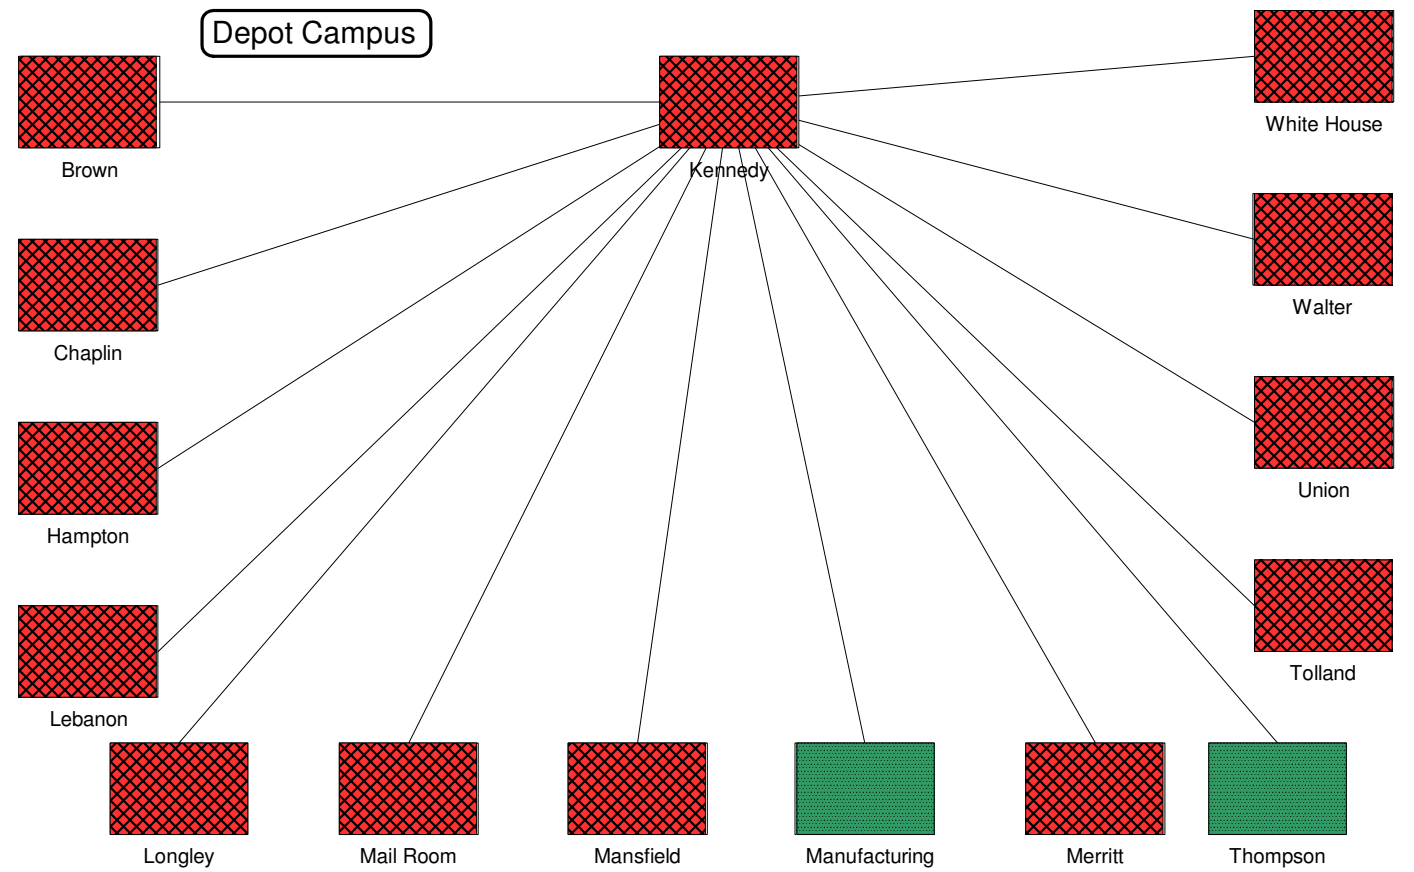

Avery Point Campus

Depot Campus

Hartford Law School

West Hartford Campus

Stamford Campus

Torrington Campus

 Non-Standard

 Standard

**University of Connecticut**

*TeleCommunications Rooms*

April 9, 2003