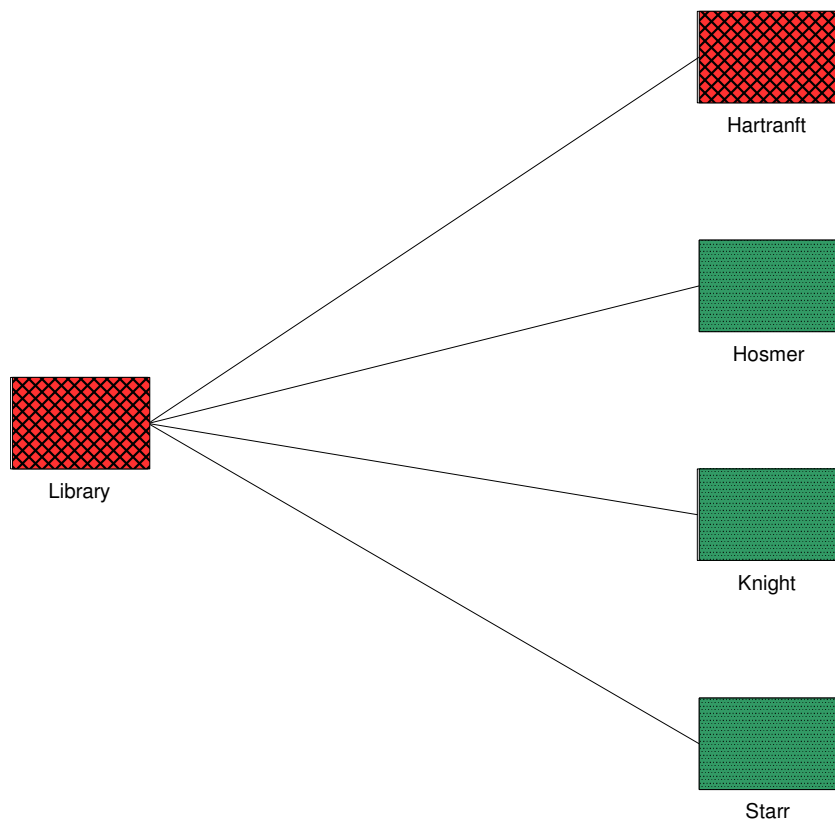

Avery Point Campus

Depot Campus

Hartford Law School

West Hartford Campus

Stamford Campus

Torrington Campus

 Non-Standard

 Standard

**University of Connecticut**

*TeleCommunications Rooms*

April 9, 2003