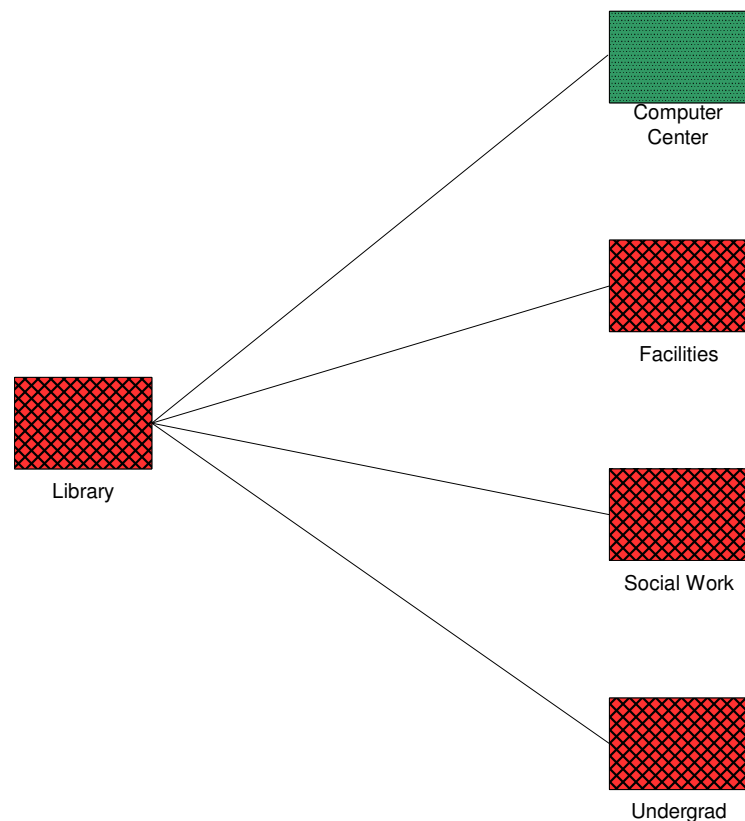

Avery Point Campus

Depot Campus

Hartford Law School

West Hartford Campus

Stamford Campus

Torrington Campus

 Non-Standard

 Standard

**University of Connecticut**

*TeleCommunications Rooms*

April 9, 2003