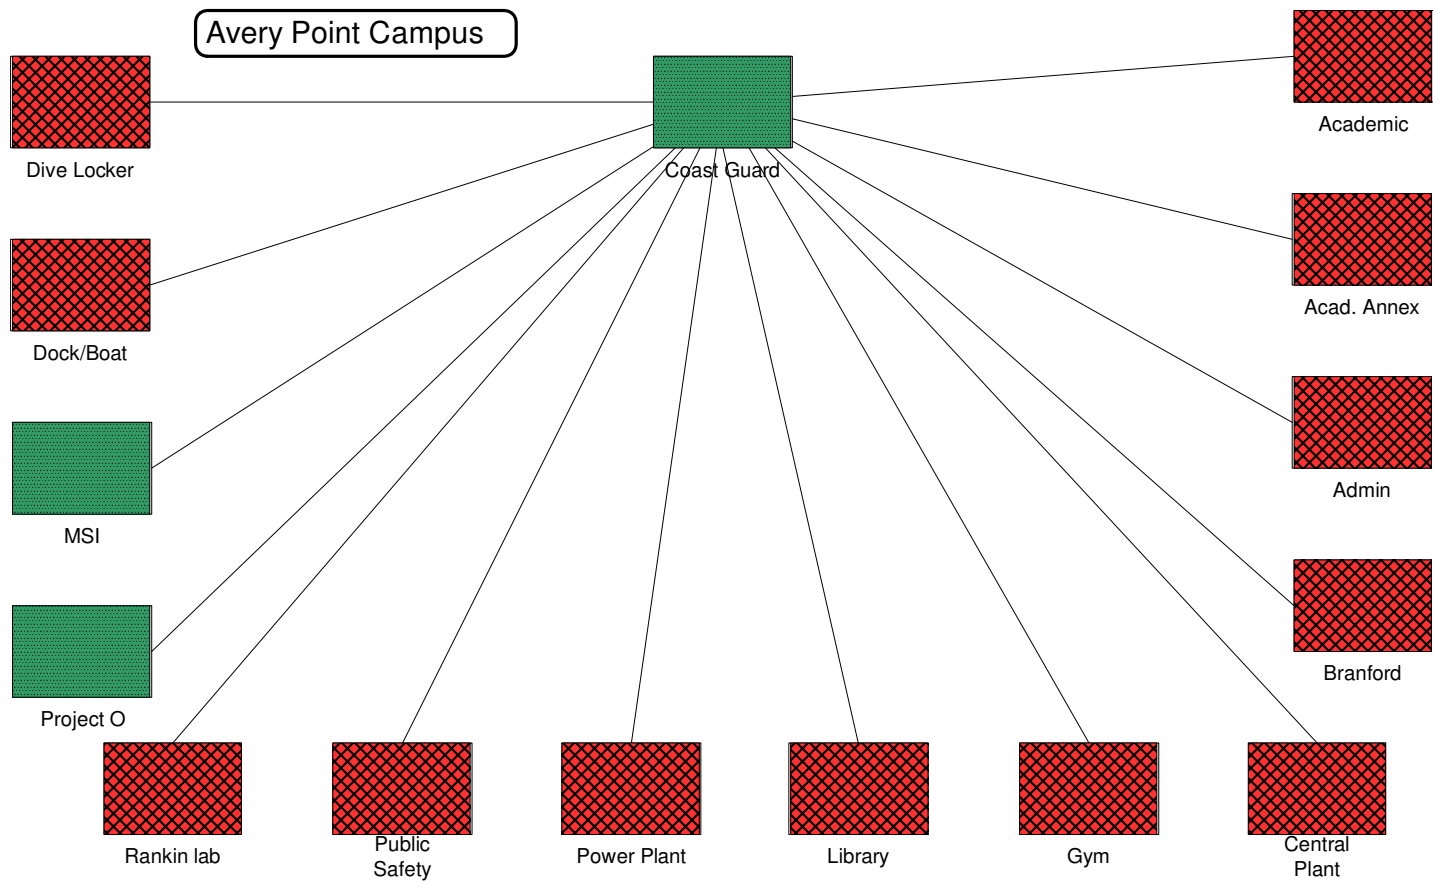

Avery Point Campus

Depot Campus

Hartford Law School

West Hartford Campus

Stamford Campus

Torrington Campus

 Non-Standard

 Standard

**University of Connecticut**

*TeleCommunications Rooms*

April 9, 2003