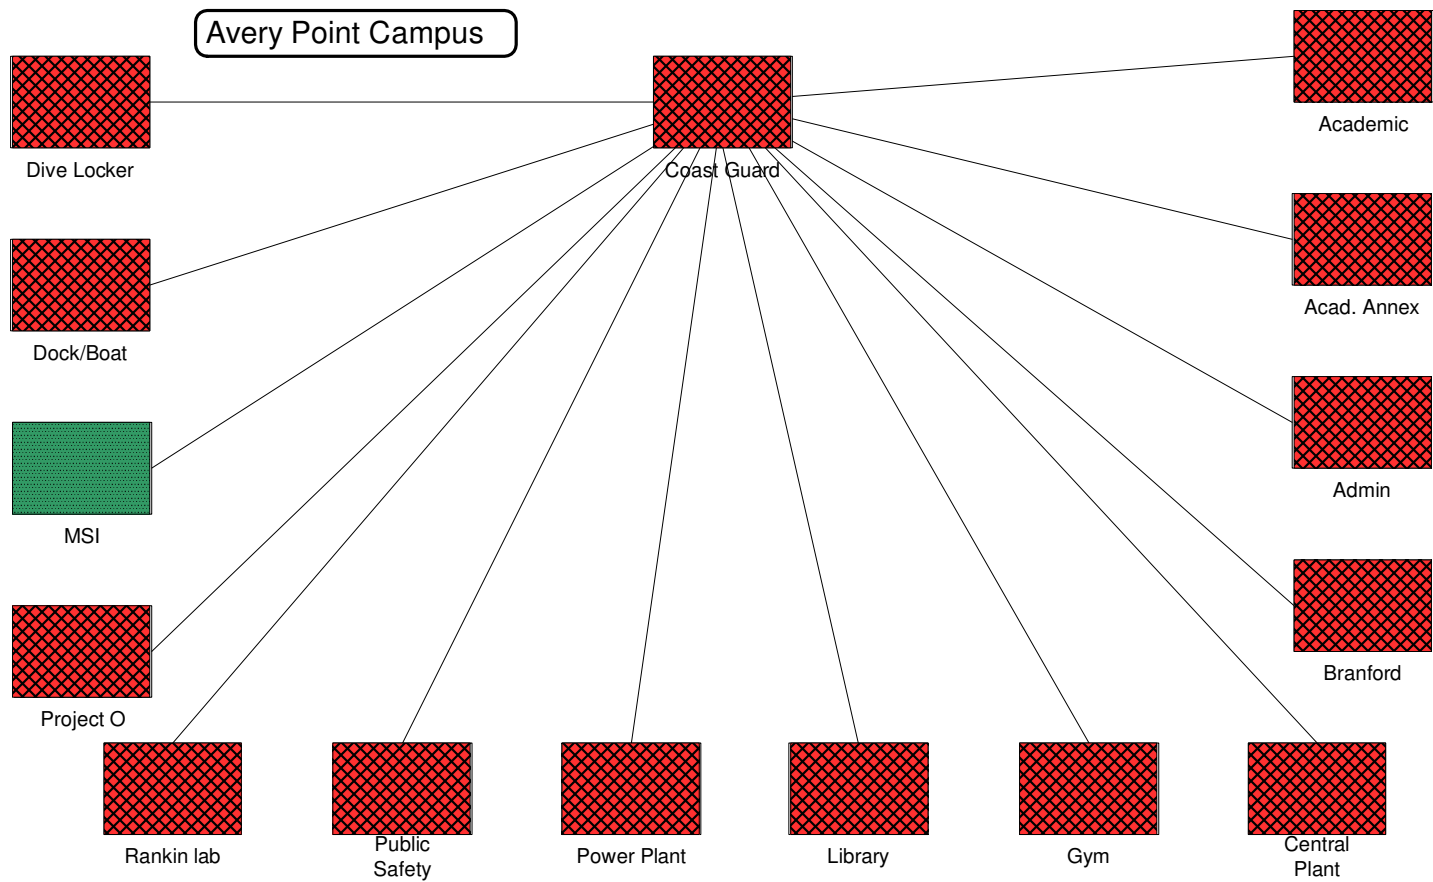

Avery Point Campus

Depot Campus

Hartford Law School

West Hartford Campus

Stamford Campus

Torrington Campus

 Non-Standard  Standard

**University of Connecticut**  
Standard Compliant Buildings