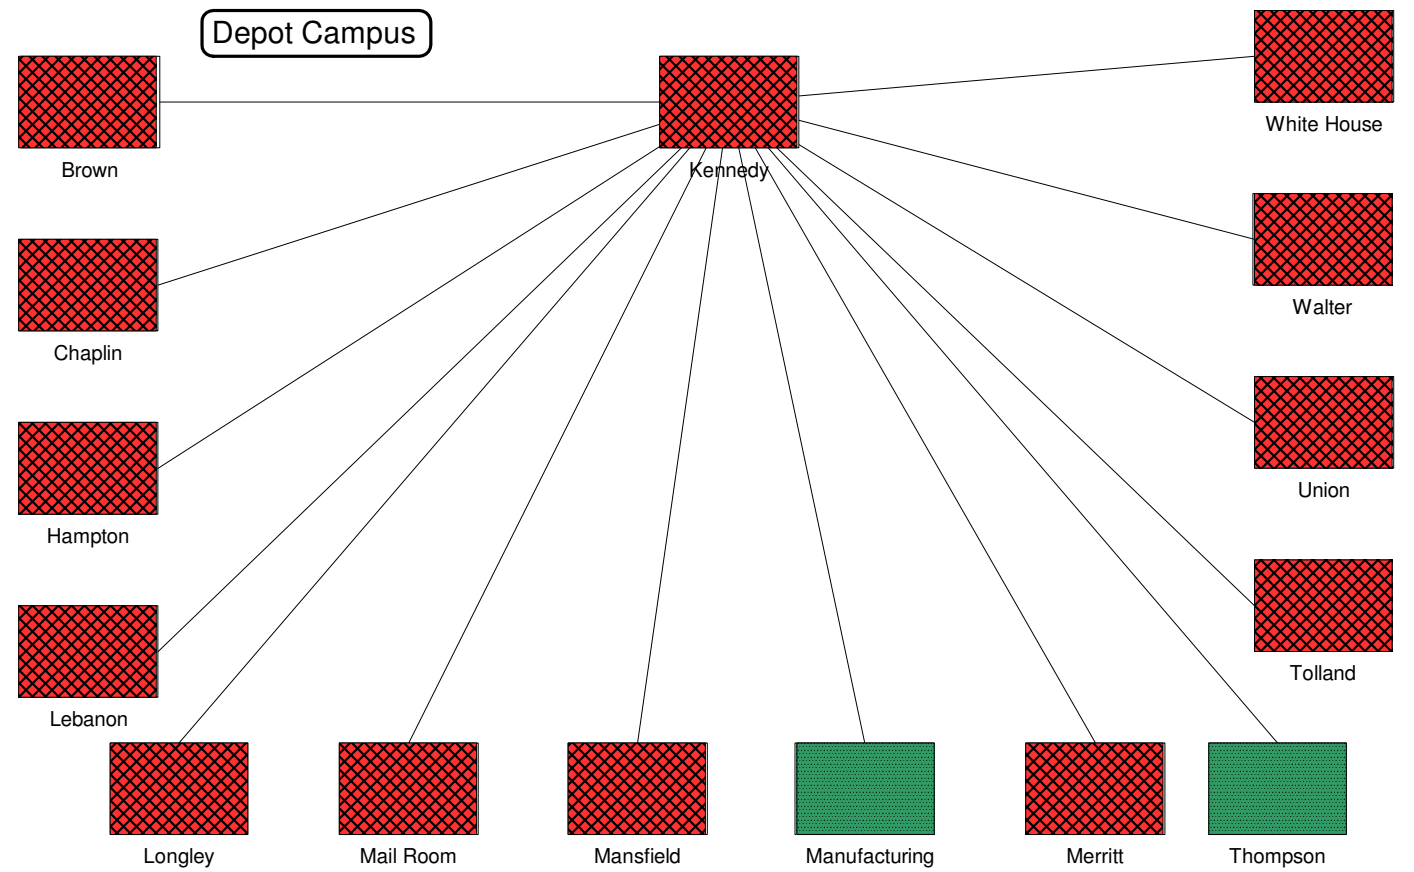

Avery Point Campus

Depot Campus

Hartford Law School

West Hartford Campus

Stamford Campus

Torrington Campus

 Non-Standard  Standard

**University of Connecticut**  
Standard Compliant Buildings