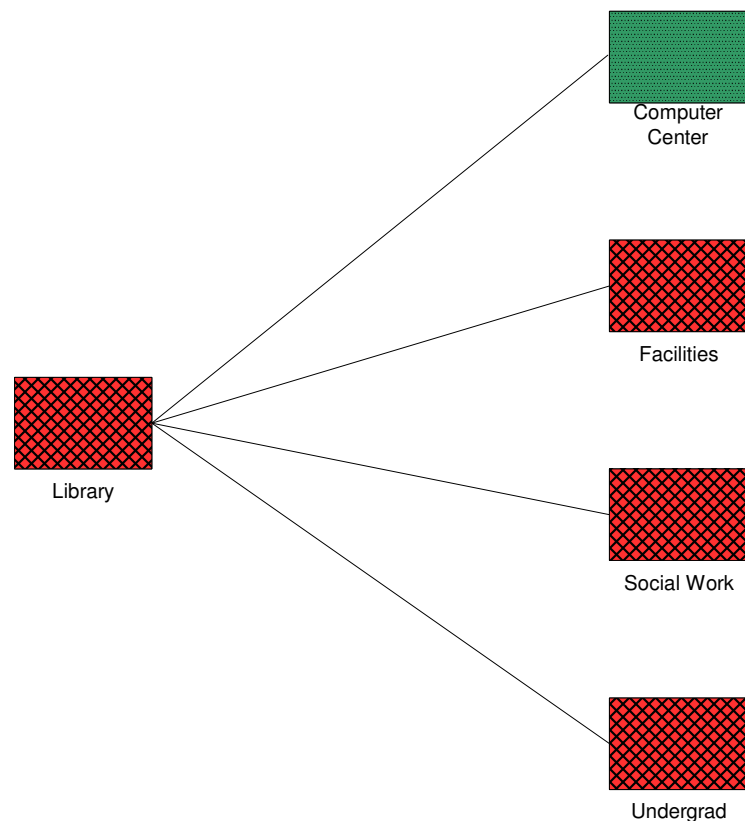

Avery Point Campus

Depot Campus

Hartford Law School

West Hartford Campus

Stamford Campus

Torrington Campus

 Non-Standard

 Standard

**University of Connecticut**

*Standard Compliant Buildings  
(Attachment D2)*

April 9, 2003