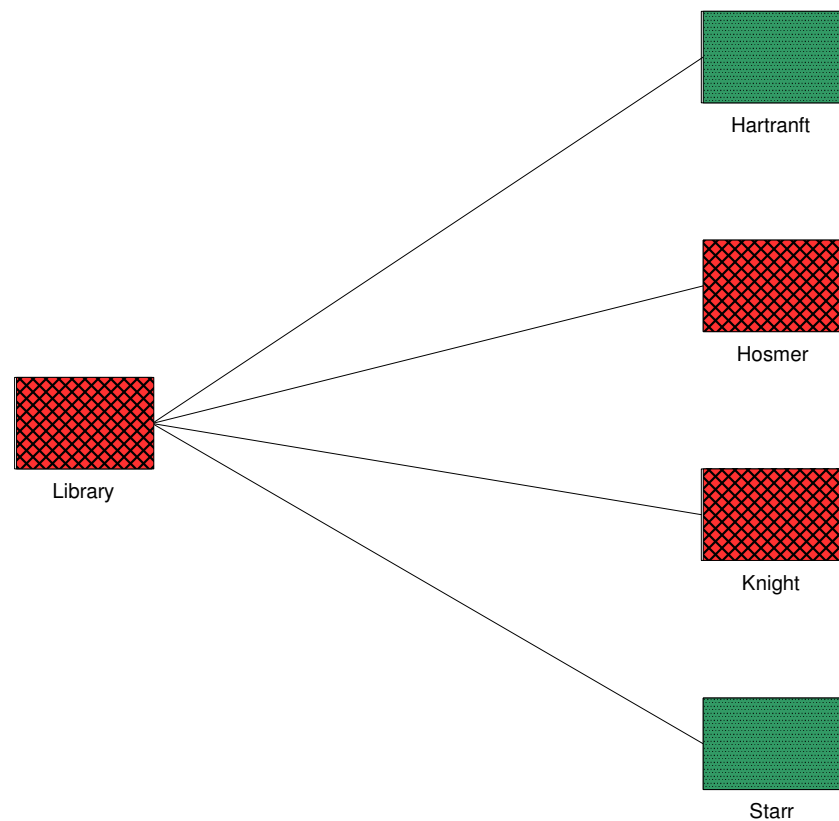

Avery Point Campus

Depot Campus

Hartford Law School

West Hartford Campus

Stamford Campus

Torrington Campus

 Non-Standard

 Standard

**University of Connecticut**

*Standard Compliant Buildings  
(Attachment D2)*

April 9, 2003