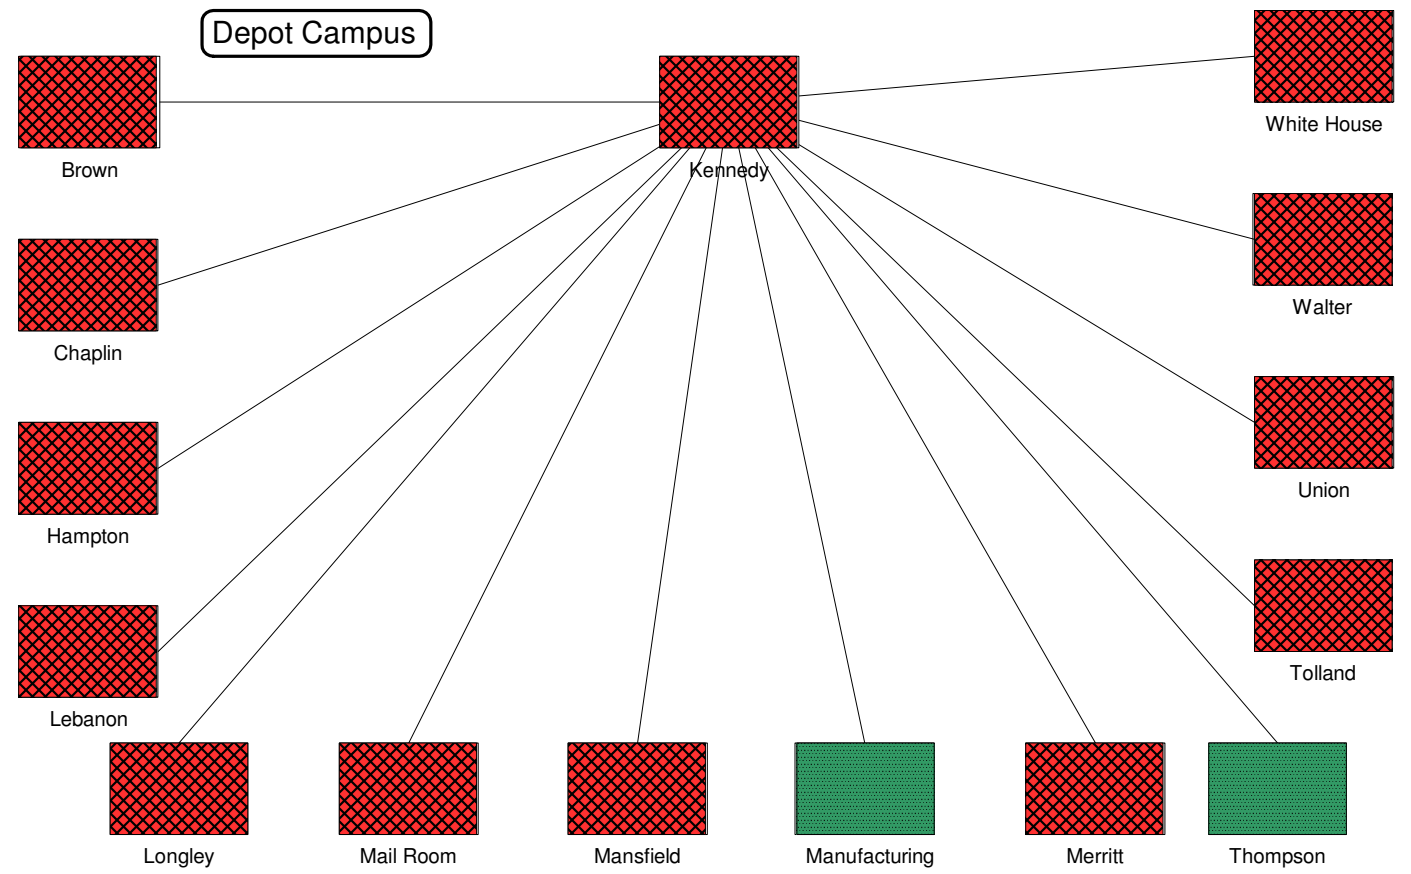

Avery Point Campus

Depot Campus

Hartford Law School

West Hartford Campus

Stamford Campus

Torrington Campus

 Non-Standard

 Standard

**University of Connecticut**

*Standard Compliant Buildings  
(Attachment D2)*

April 9, 2003