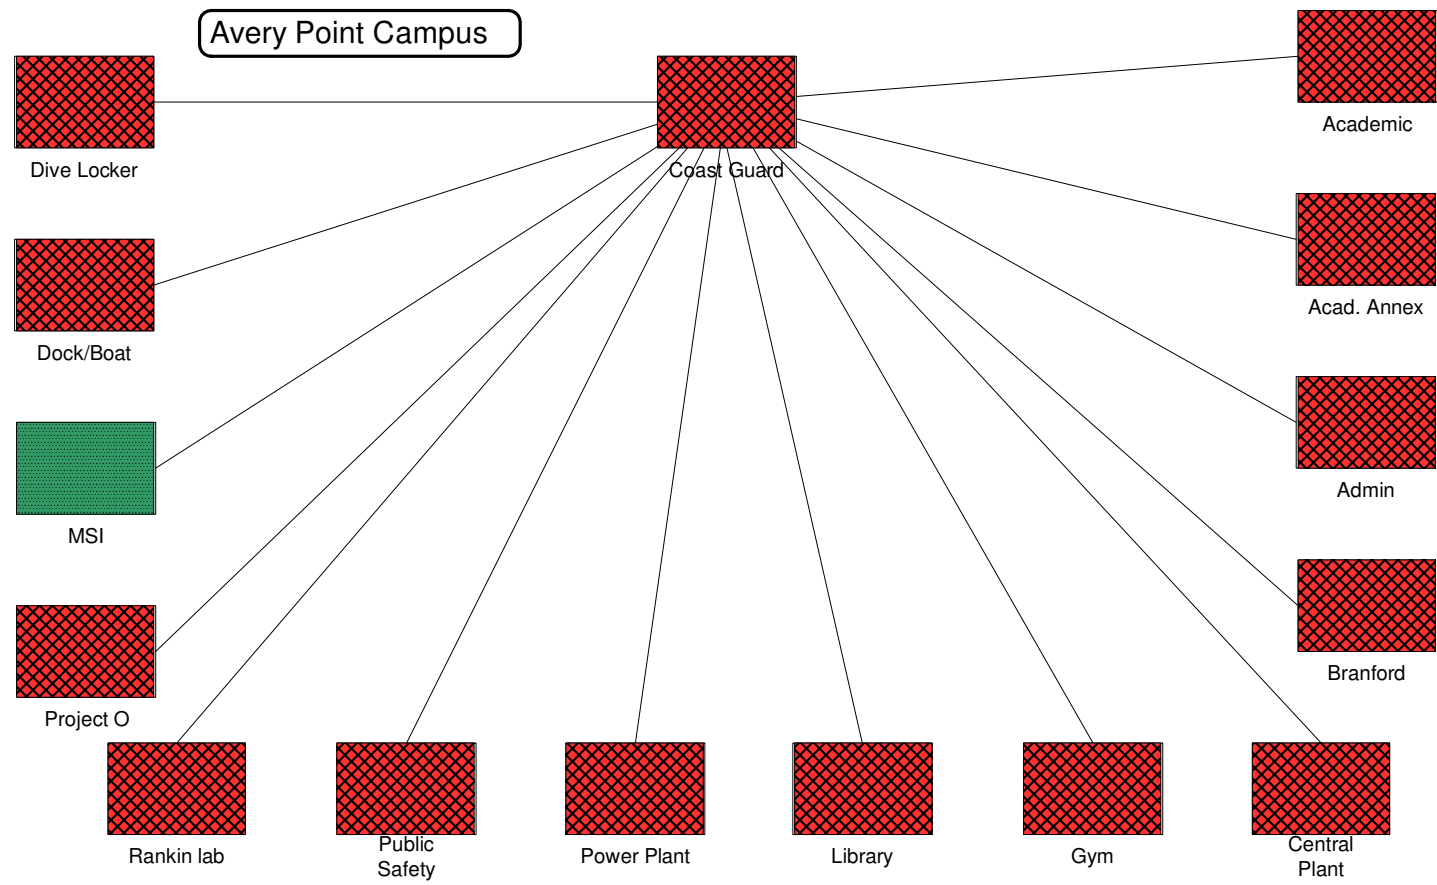

Avery Point Campus

Depot Campus

Hartford Law School

West Hartford Campus

Stamford Campus

Torrington Campus

 Non-Standard

 Standard

**University of Connecticut**

*Standard Compliant Buildings  
(Attachment D2)*

April 9, 2003