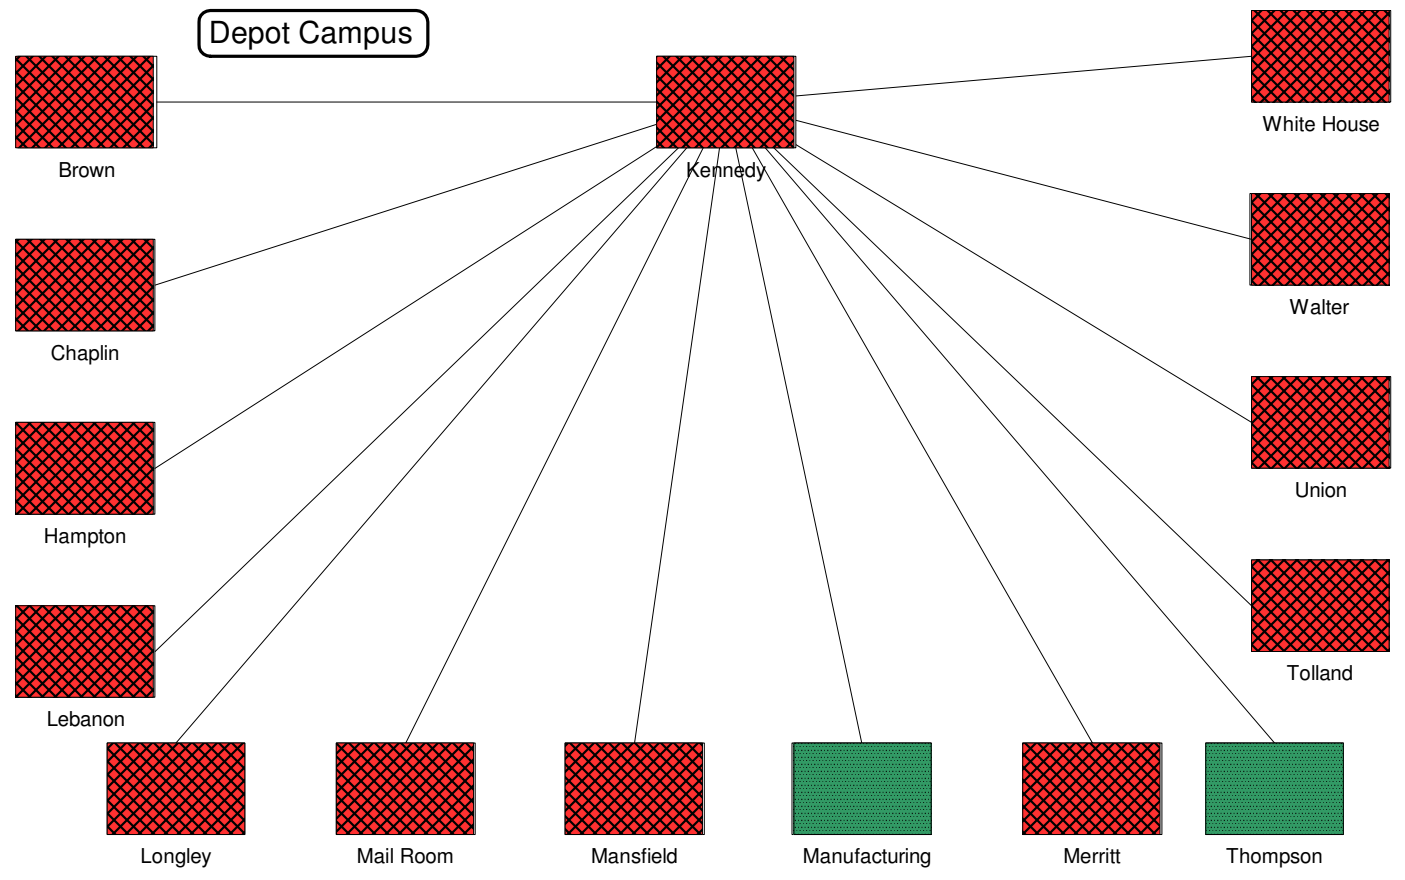

Avery Point Campus

Depot Campus

Hartford Law School

West Hartford Campus

Stamford Campus

Torrington Campus

**University of Connecticut**  
*Cabling Types*  
 (Attachment C2)  
 April 9, 2003