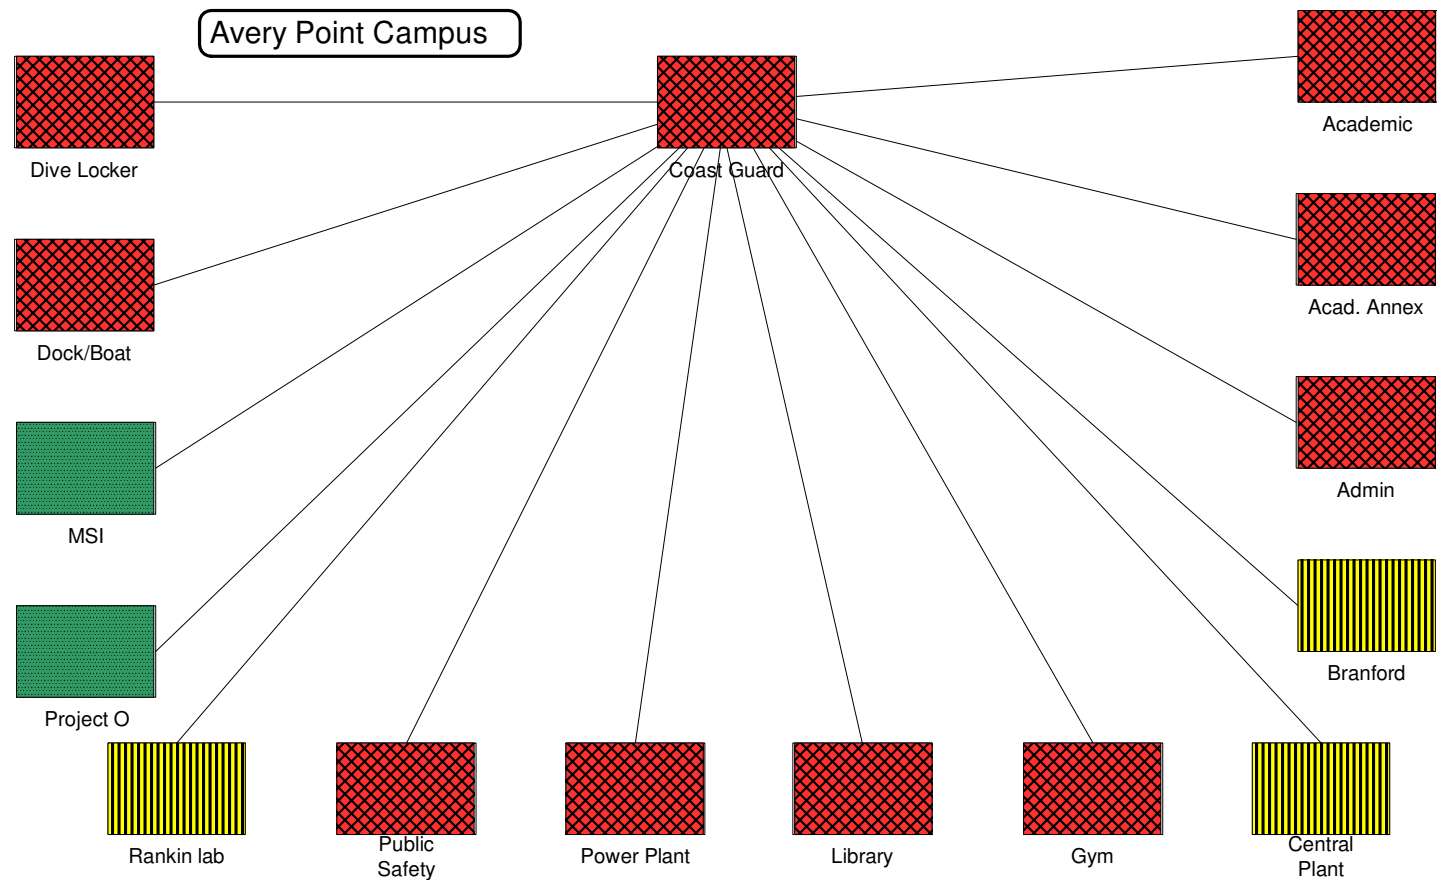

Avery Point Campus

Depot Campus

Hartford Law School

West Hartford Campus

Stamford Campus

Torrington Campus

**University of Connecticut**  
*Cabling Types*  
 (Attachment C2)  
 April 9, 2003