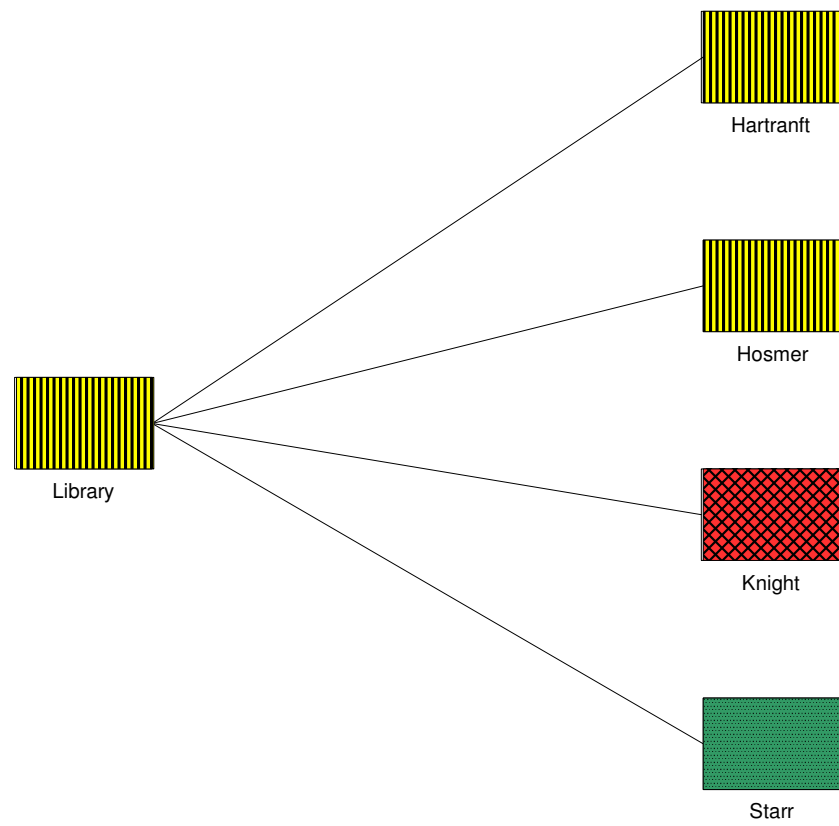

Avery Point Campus

Depot Campus

Hartford Law School

West Hartford Campus

Stamford Campus

Torrington Campus

**University of Connecticut**  
*Cabling Types*  
 (Attachment C2)  
 April 9, 2003