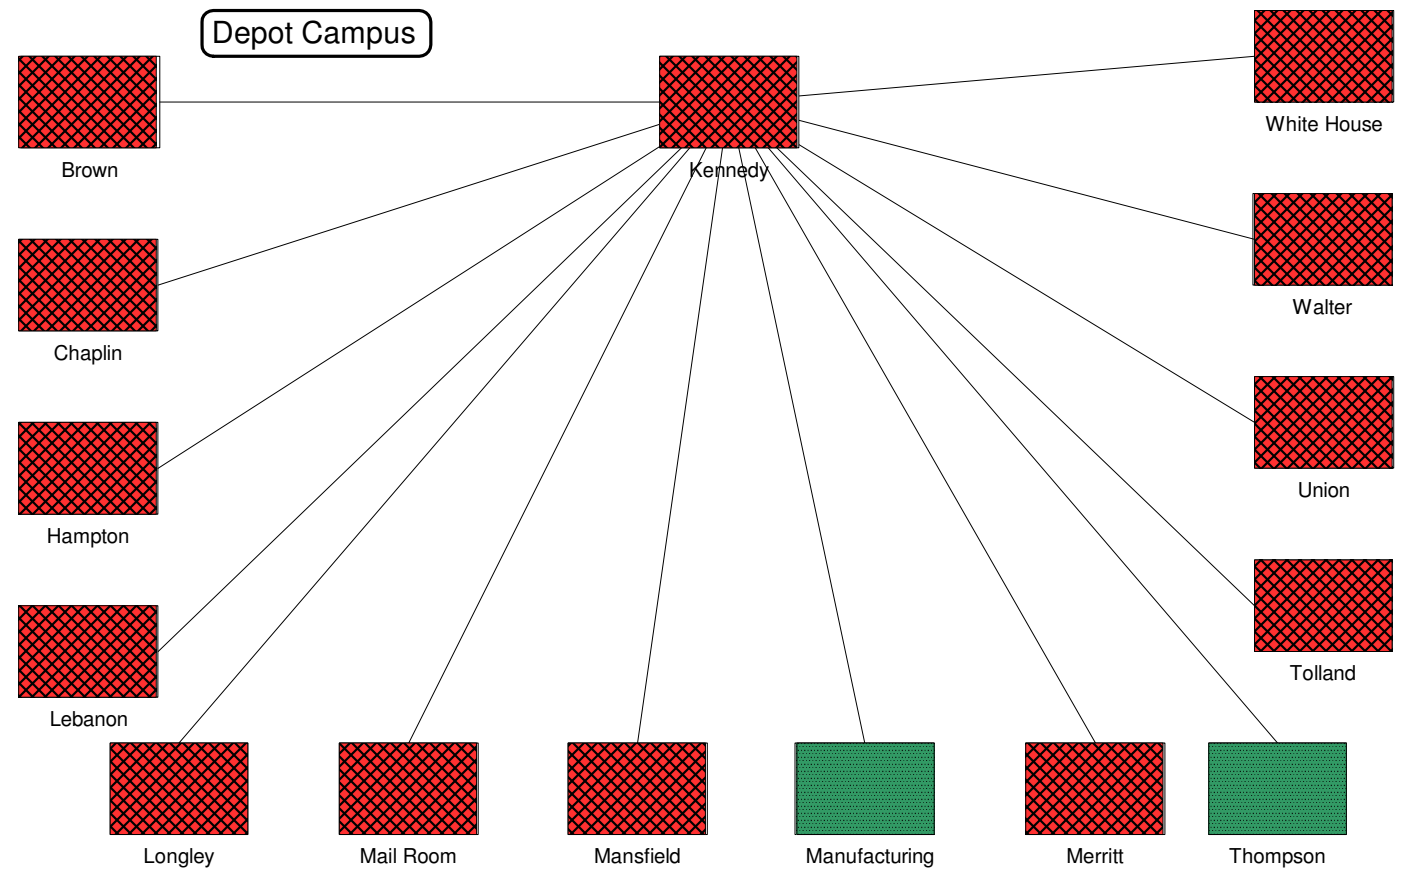

Avery Point Campus

Depot Campus

Hartford Law School

West Hartford Campus

Stamford Campus

Torrington Campus

 Non-Standard

 Standard

**University of Connecticut**

*TeleCommunications Rooms  
(Attachment B2)*

April 9, 2003