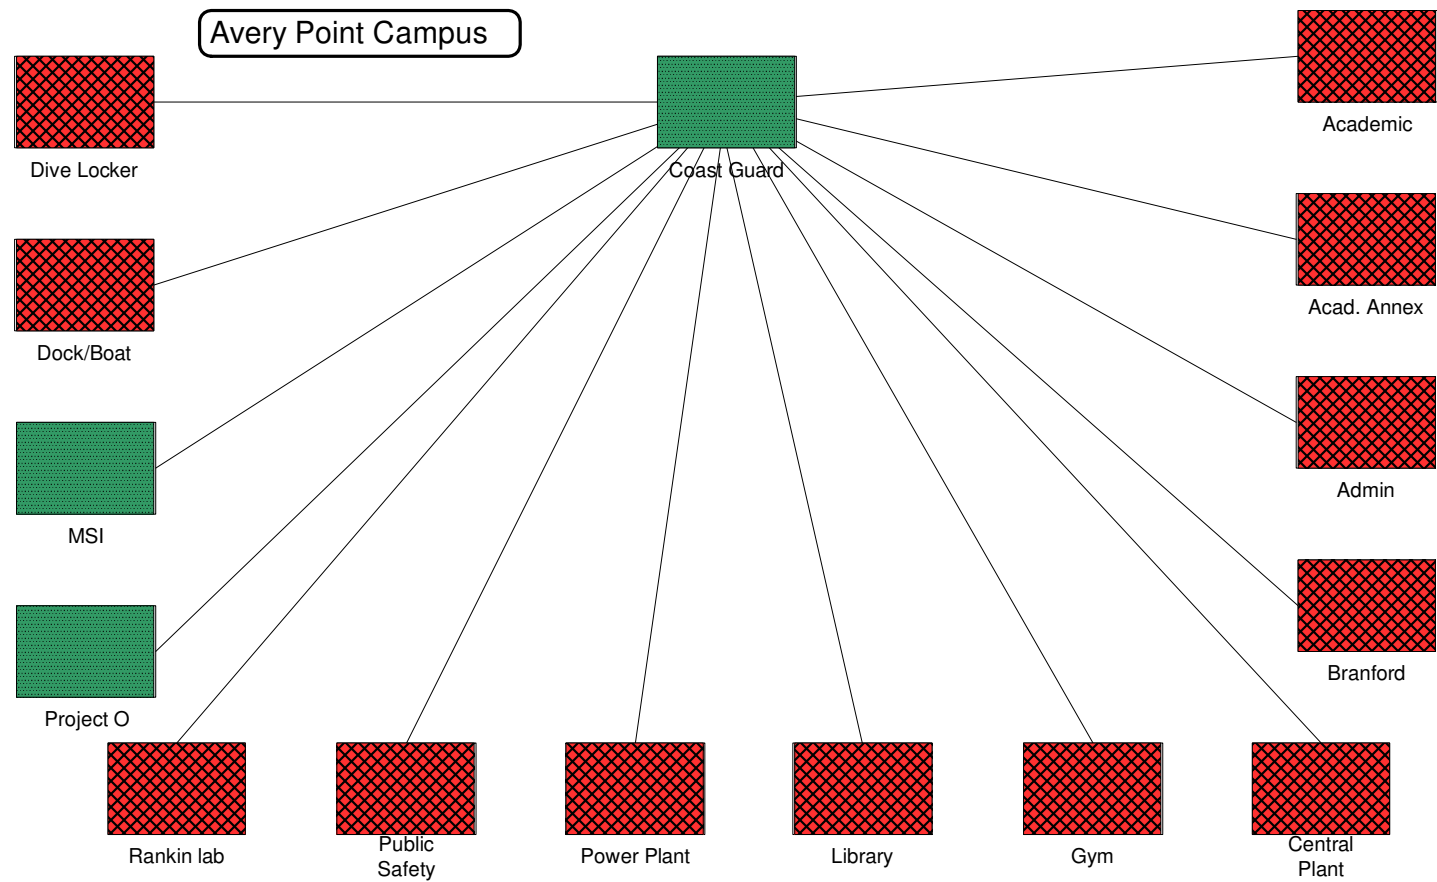

Avery Point Campus

Depot Campus

Hartford Law School

West Hartford Campus

Stamford Campus

Torrington Campus

 Non-Standard

 Standard

**University of Connecticut**

*TeleCommunications Rooms  
(Attachment B2)*

April 9, 2003