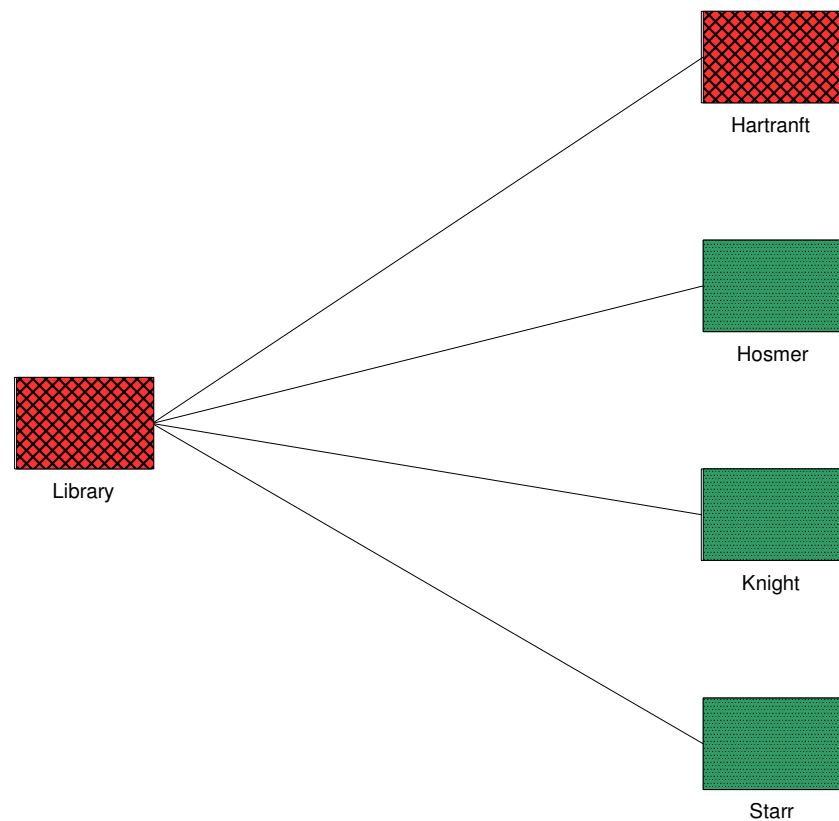

Avery Point Campus

Depot Campus

Hartford Law School

West Hartford Campus

Stamford Campus

Torrington Campus

 Non-Standard

 Standard

**University of Connecticut**

*TeleCommunications Rooms  
(Attachment B2)*

April 9, 2003