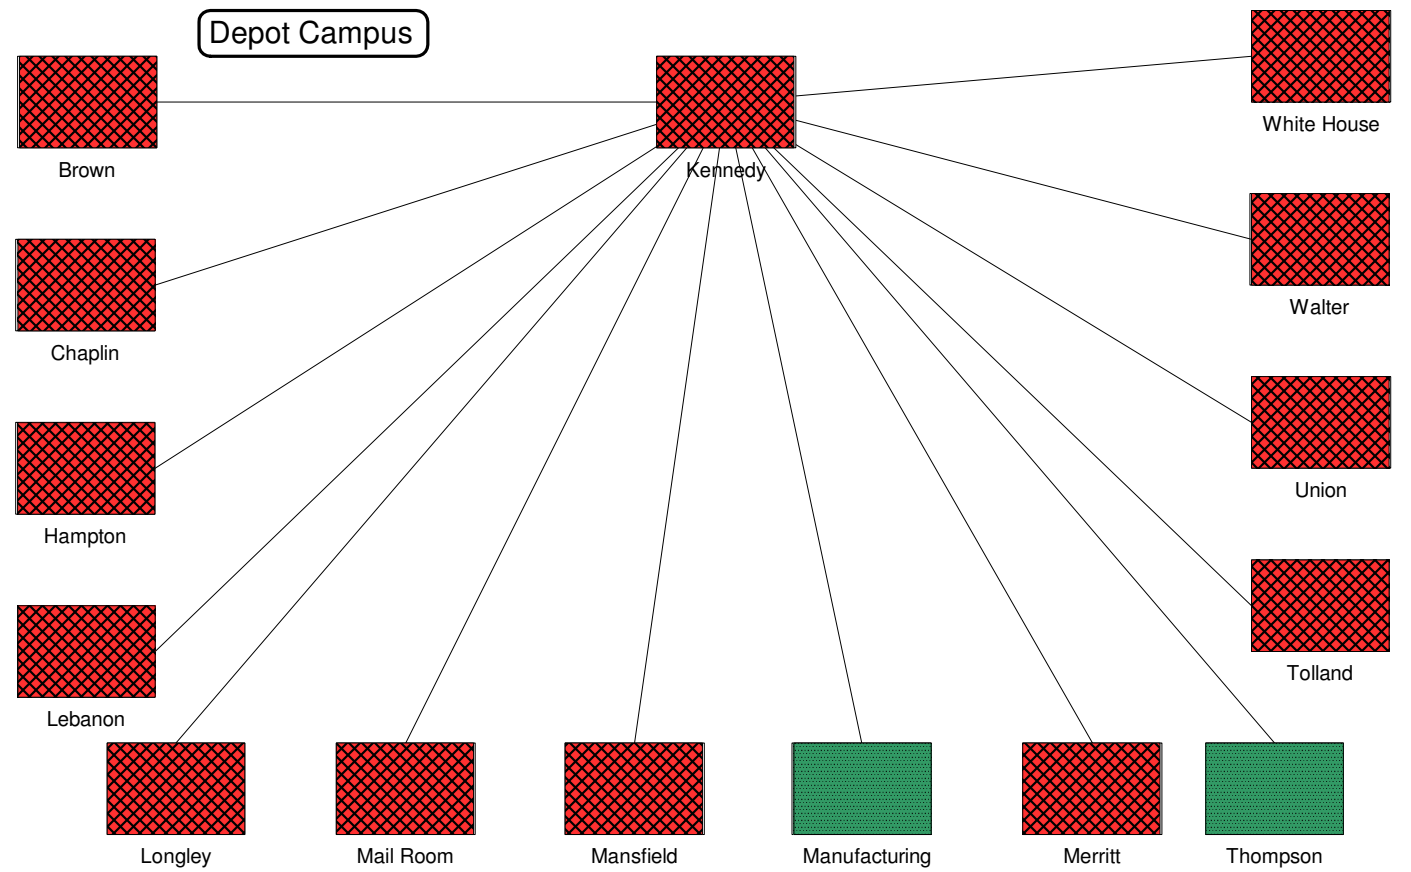

Avery Point Campus

Depot Campus

Hartford Law School

West Hartford Campus

Stamford Campus

Torrington Campus

 Non-Standard

 Standard

University of Connecticut

*UConn Network Hardware
(Attachment A2)*

April 9, 2003