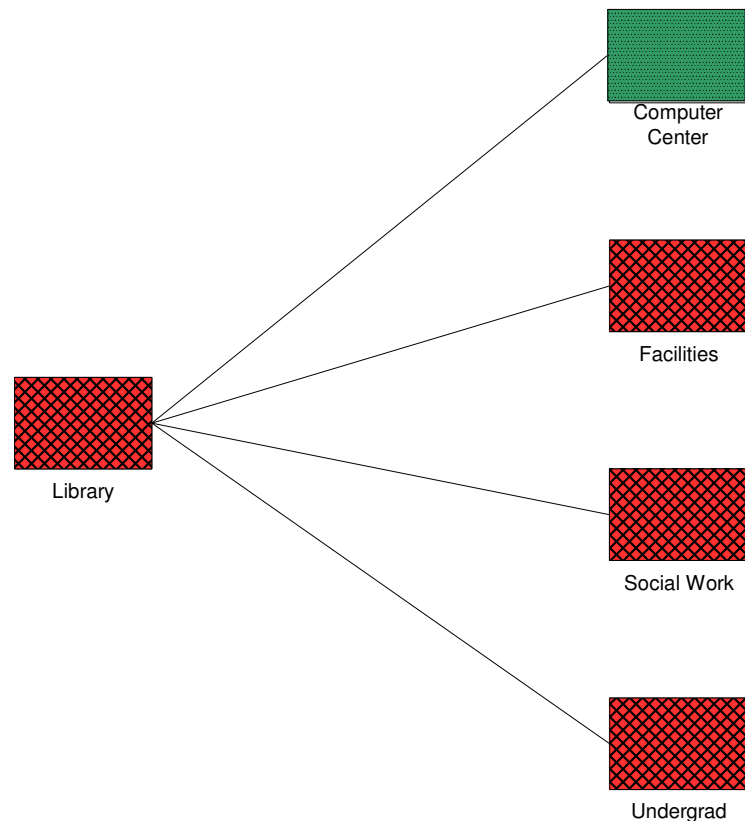

Avery Point Campus

Depot Campus

Hartford Law School

West Hartford Campus

Stamford Campus

Torrington Campus

 Non-Standard

 Standard

University of Connecticut

*UConn Network Hardware
(Attachment A2)*

April 9, 2003