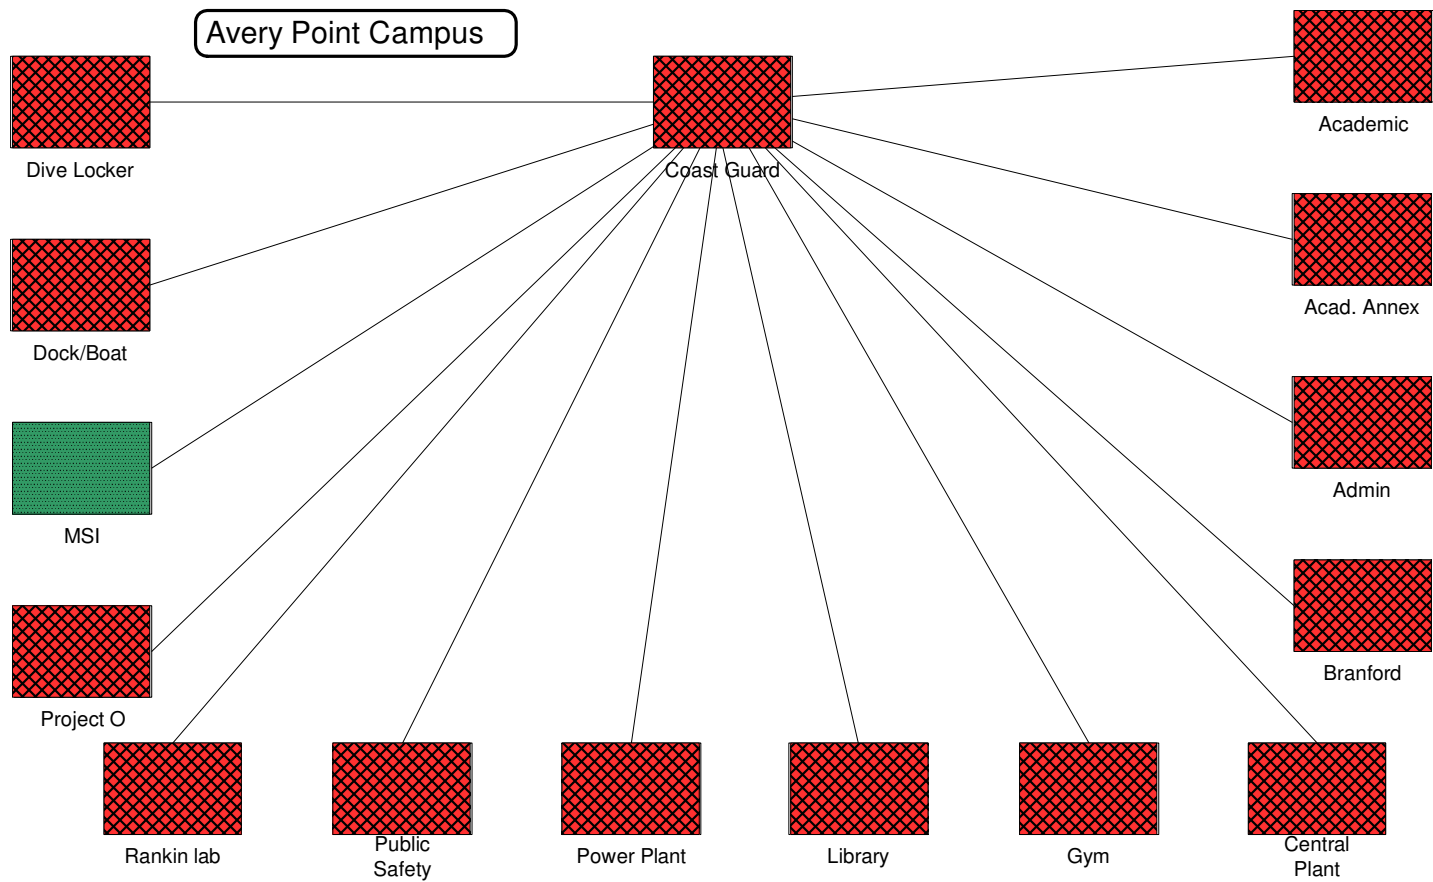

Avery Point Campus

Depot Campus

Hartford Law School

West Hartford Campus

Stamford Campus

Torrington Campus

 Non-Standard

 Standard

University of Connecticut

*UConn Network Hardware
(Attachment A2)*

April 9, 2003